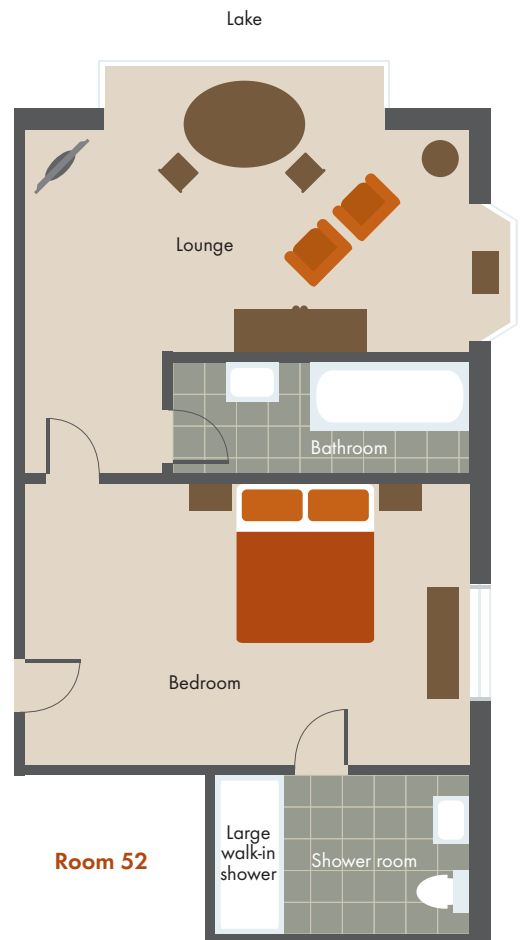

# Executive Suite

Main double bedroom individually furnished with plasma television, en-suite double shower with body jets and two separate shower systems. Separate spacious lounge area overlooking Lake Windermere with plasma television, DVD player and BOSE sound system. Second luxurious bathroom with 5 jet Jacuzzi bath with underwater light.