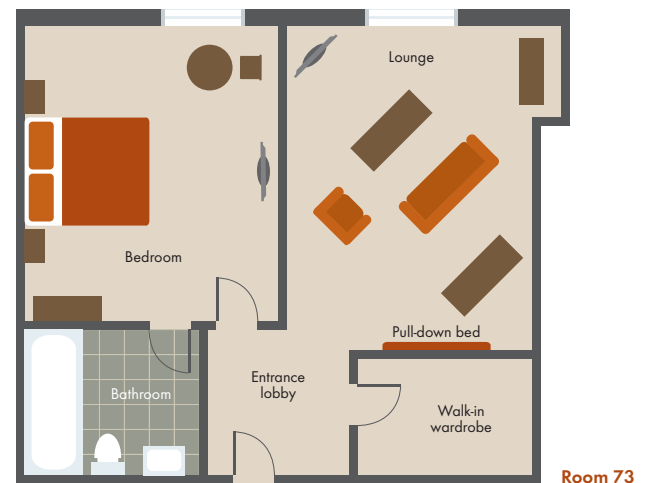

Executive Lounge Suites

Recently refurbished with adjoining lounge. These rooms offer sumptuous sofas where you can relax and take in the views of Lake Windermere. Flat screen television and Italian marble bathroom with Jacuzzi.